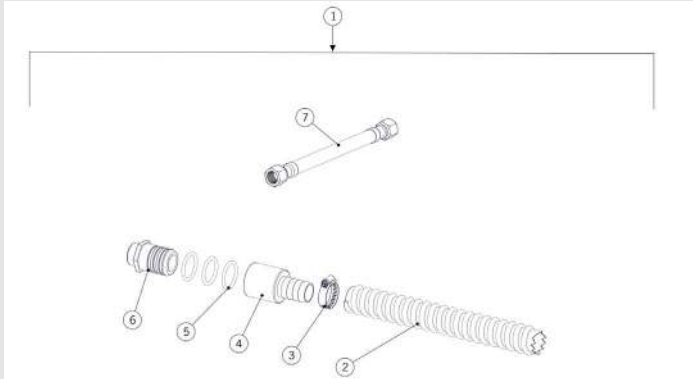

2. Water Supply Connection Assembly

1	913	PLUMBING CONNECTION KIT GS3 CE
2	L308	CLEAR ARMoured DRAIN HOSE
3	L312	HOSE CLAMP
4	F.8.003	HOSE CONNECTOR QUICK CONNECTION
5	H.1.010.01	ORING 3087 (2-118) EPDM 70 SHA
6	F.8.002	DISCHARGE FITTING QUICK CONNECTION
7	L325	150CM S/S BRAIDED HOSE, G3/8-G1/4 GS3
Item	Part number	Description