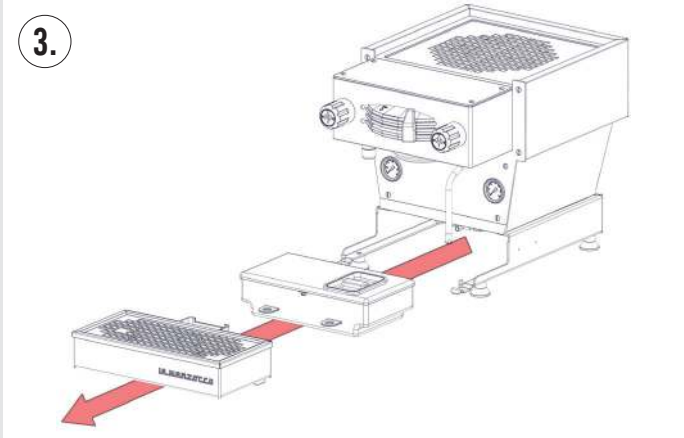

▲ WARNING ▲
The integrated brew group and steam boiler contain water at elevated temperature. Water temperature over 125°F / 52°C can cause severe burns instantly or death from scalding (integrated brew group 200°F/93.3°C - steam boiler 260°F / 127°C).