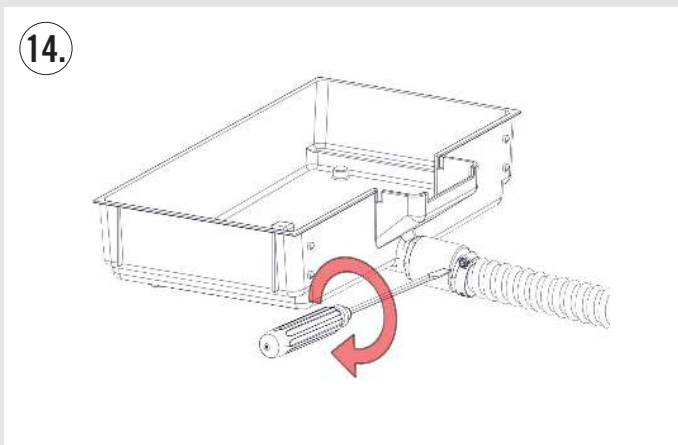

5. Water Supply Connection Instructions