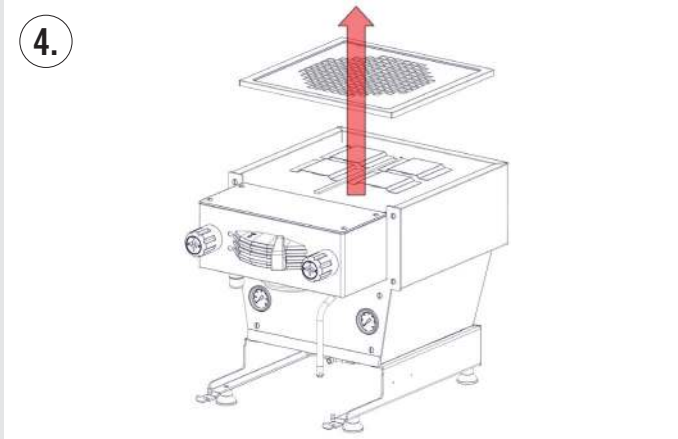

5. Water Supply Connection Instructions