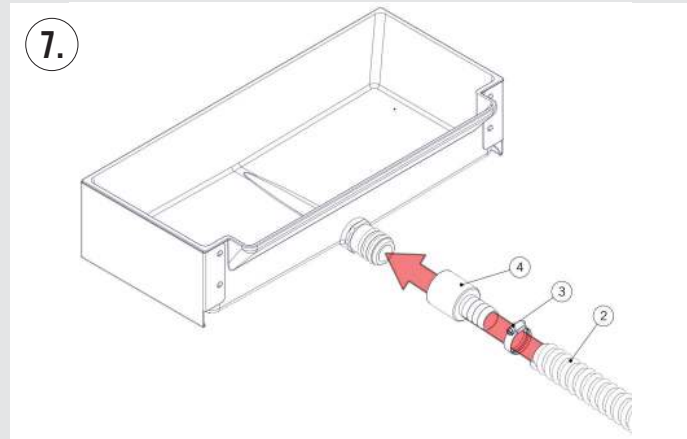

6. Water Supply Connection Instructions