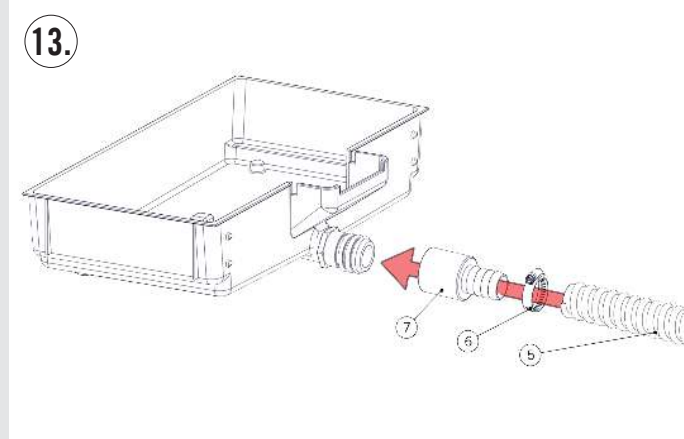

5. Water Supply Connection Instructions