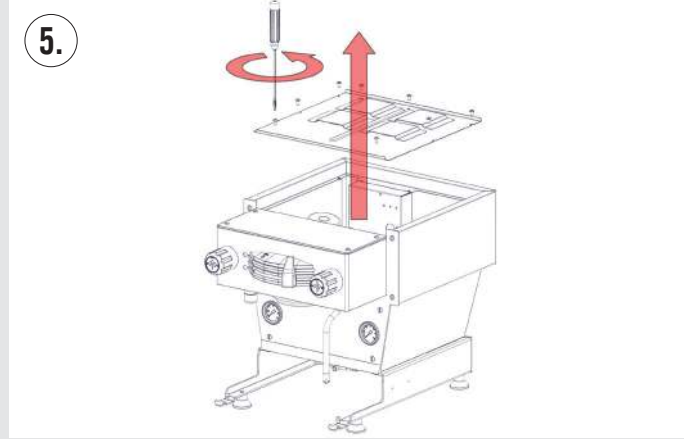

5. Water Supply Connection Instructions