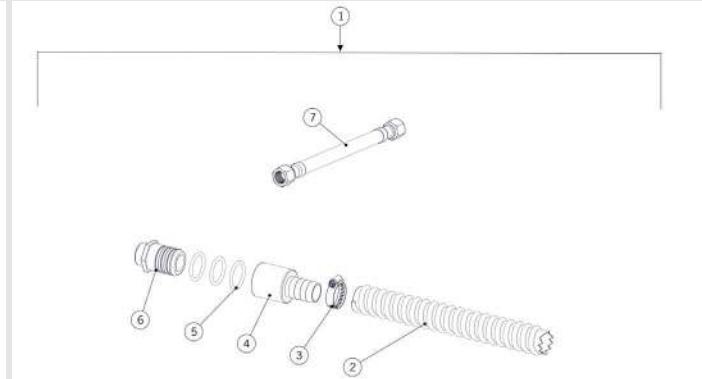

1	914	PLUMBING CONNECTION KIT GS3 ETL
2	L308	CLEAR ARMoured DRAIN HOSE
3	L312	HOSE CLAMP
4	F.8.003	HOSE CONNECTOR QUICK CONNECTION
5	H.1.010.01	ORING 3087 (2-118) EPDM 70 SHA
6	F.8.002	DISCHARGE FITTING QUICK CONNECTION
7	L326	150CM S/S BR.HOSE, 3/8" COMPR.-G1/4
Item	Part number	Description

* This kit is for North America only