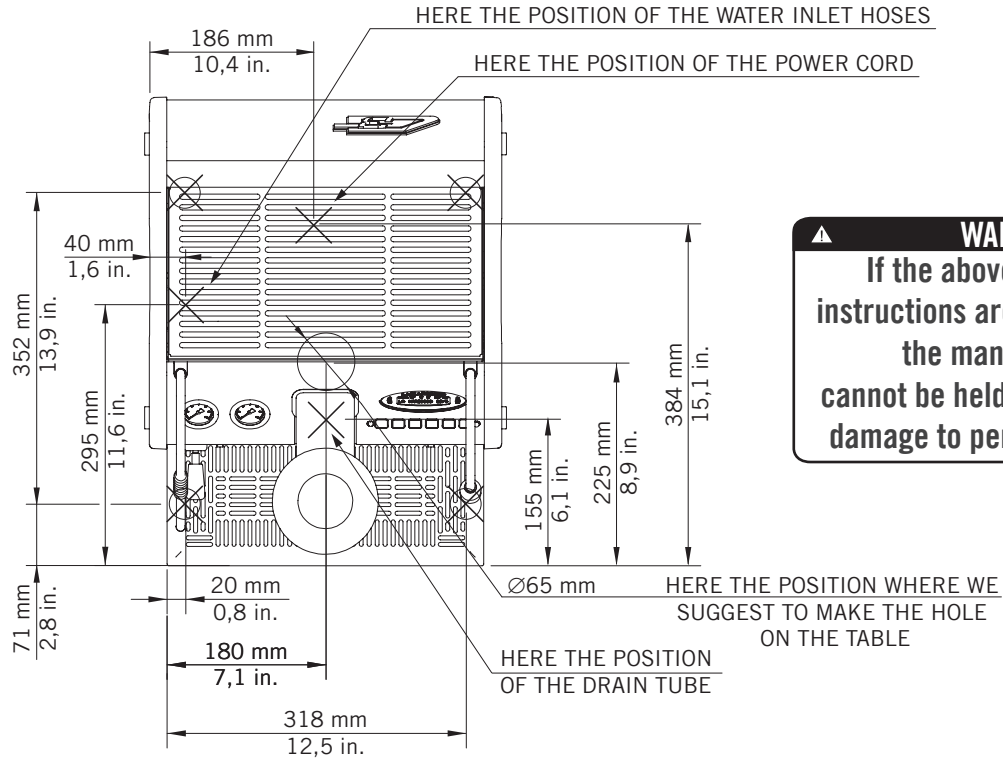

4. Hole on the Counter

WARNING

If the above-mentioned instructions are not adhered to the manufacturer cannot be held responsible for damage to persons or things.