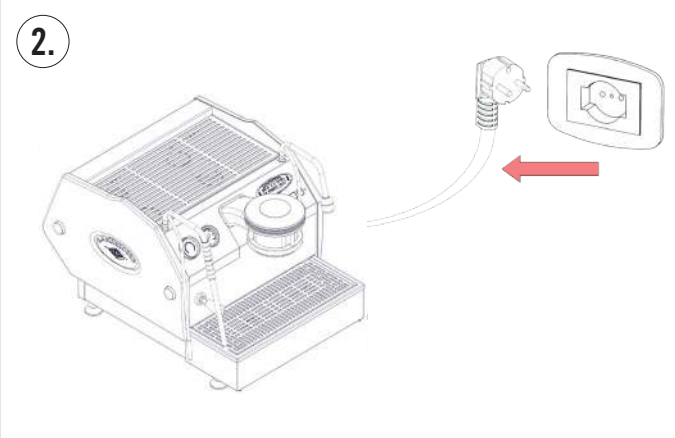

▲ WARNING ▲
Hazardous voltage disconnect from power supply before servicing.

▲ WARNING ▲
The integrated brew group and steam boiler contain water at elevated temperature. Water temperature over 125°F / 52°C can cause severe burns instantly or death from scalding (integrated brew group 200°F/93.3°C - steam boiler 260°F / 127°C).

2.