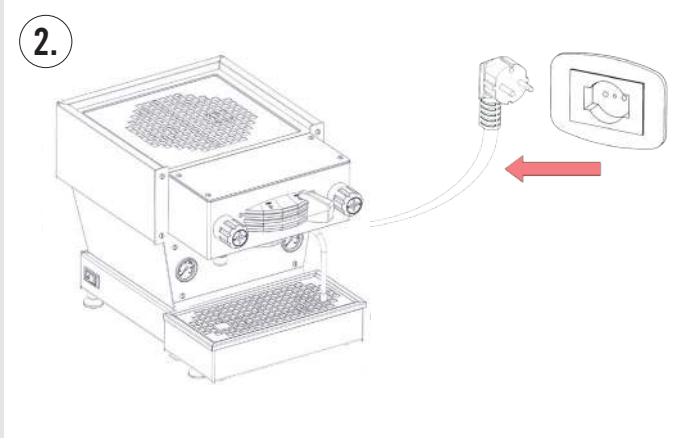

▲ WARNING ▲
The integrated brew group and steam boiler contain water at elevated temperature. Water temperature over 125°F / 52°C can cause severe burns instantly or death from scalding (integrated brew group 200°F/93.3°C - steam boiler 260°F / 127°C).