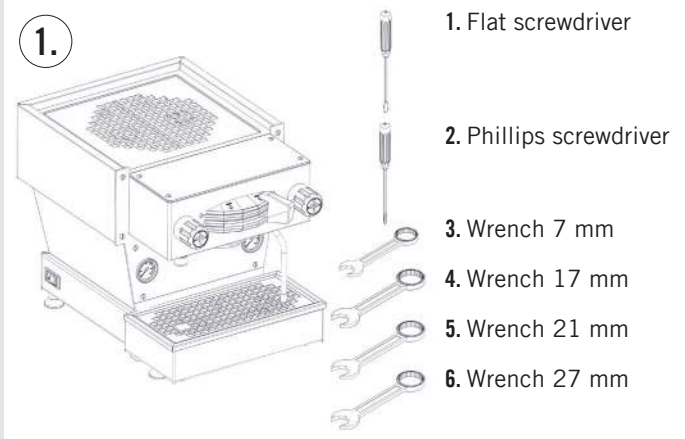

5. Water Supply Connection Instructions