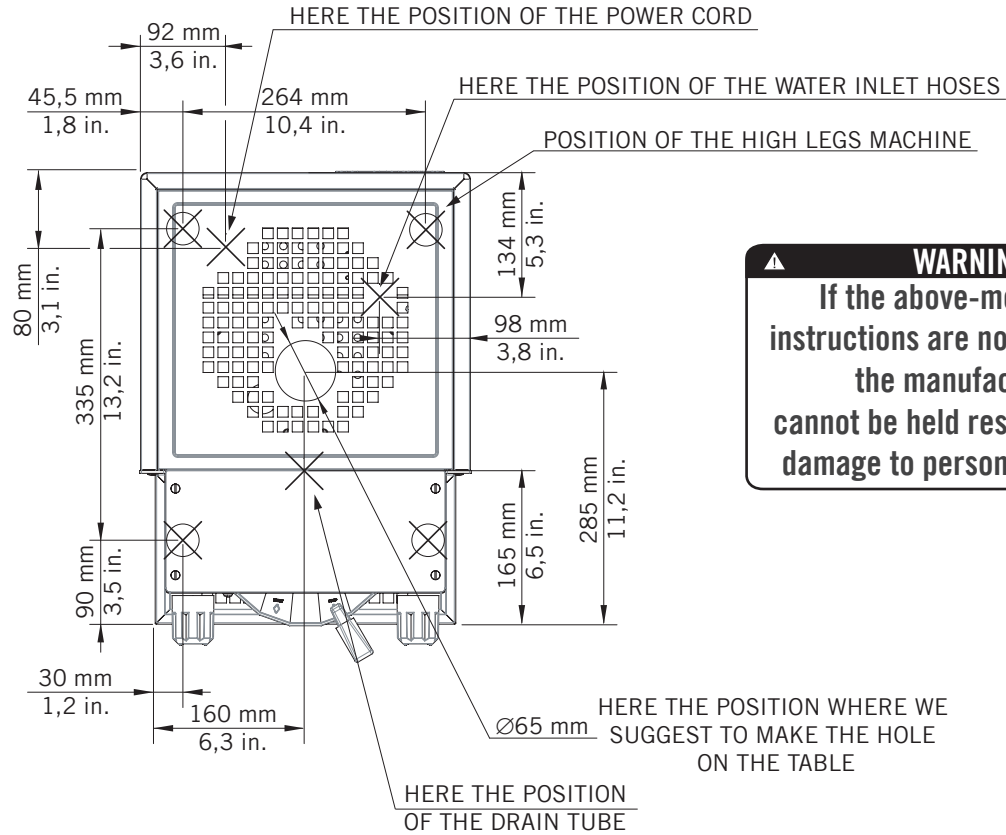

3. Hole on the Counter

WARNING
If the above-mentioned instructions are not adhered to the manufacturer cannot be held responsible for damage to persons or things.