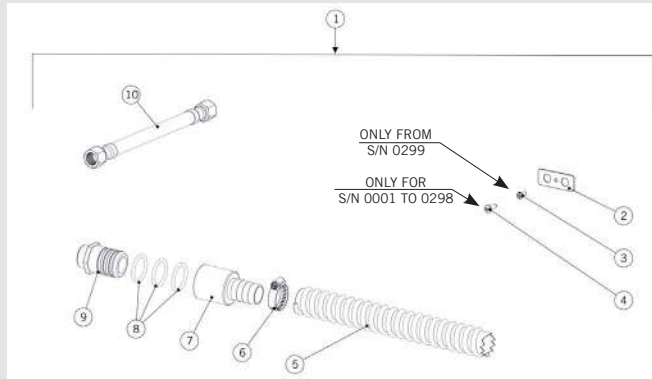

Chapters

- 1. Water Supply Connection Assembly linea mini page 3
- 2. Water Supply Connection Assembly gs3 page 4
- 3. Hole on the Counter linea mini page 5
- 4. Hole on the Counter gs3 page 6
- 5. Water Supply Connection Instructions linea mini page 7
- 6. Water Supply Connection Instructions gs3 page 14

Item	Part number	Description
1	911	PLUMBING CONNECTION KIT LINEA MINI CE
2	C.1.223	CONTACT BY PASS PLATE
3	VITE3X8	3X8 S/S SCREW
4	I.1.062	VITE AUT 3.5X13 TC TCR INOX
5	L308	CLEAR ARMOURD DRAIN HOSE
6	L312	HOSE CLAMP
7	F.8.003	HOSE CONNECTOR QUICK CONNECTION
8	H.1.010.01	ORING 3087 (2-118) EPDM 70 SHA
9	F.8.002	DISCHARGE FITTING QUICK CONNECTION
10	L325	150CM S/S BRAIDED HOSE, G3/8-G1/4 GS3

Item	Part number	Description
1	912	PLUMBING CONNECTION KIT LINEA MINI ETL *
2	C.1.223	CONTACT BY PASS PLATE
3	VITE3X8	3X8 S/S SCREW
4	I.1.062	VITE AUT 3.5X13 TC TCR INOX
5	L308	CLEAR ARMOURD DRAIN HOSE
6	L312	HOSE CLAMP
7	F.8.003	HOSE CONNECTOR QUICK CONNECTION
8	H.1.010.01	ORING 3087 (2-118) EPDM 70 SHA
9	F.8.002	DISCHARGE FITTING QUICK CONNECTION
10	L326	150CM S/S BR.HOSE, 3/8" COMPR.-G1/4