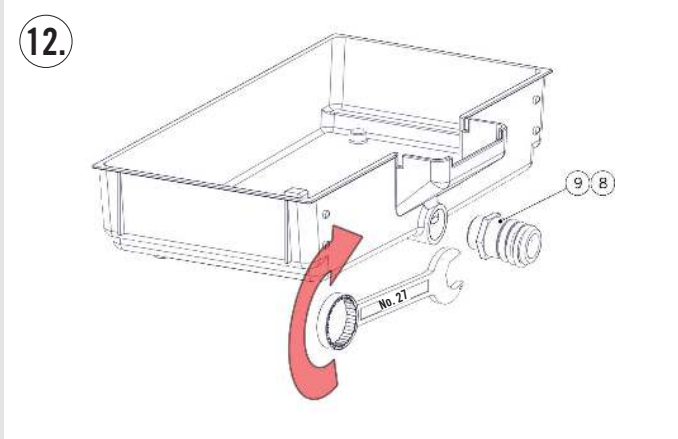

5. Water Supply Connection Instructions