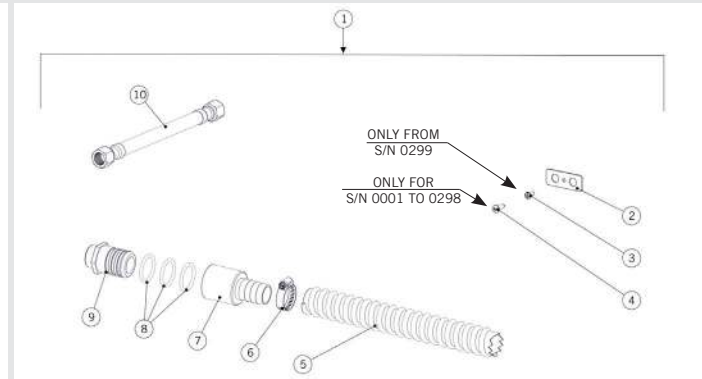

Chapters

- 1. Water Supply Connection Assembly linea mini page 3
- 2. Water Supply Connection Assembly gs3 page 4
- 3. Hole on the Counter linea mini page 5
- 4. Hole on the Counter gs3 page 6
- 5. Water Supply Connection Instructions linea mini page 7
- 6. Water Supply Connection Instructions gs3 page 14

Item	Part number	Description
1	911	PLUMBING CONNECTION KIT LINEA MINI CE
2	C.1.223	CONTACT BY PASS PLATE
3	VITE3X8	3X8 S/S SCREW
4	I.1.062	VITE AUT 3.5X13 TC TCR INOX
5	L308	CLEAR ARMOURD DRAIN HOSE
6	L312	HOSE CLAMP
7	F.8.003	HOSE CONNECTOR QUICK CONNECTION
8	H.1.010.01	ORING 3087 (2-118) EPDM 70 SHA
9	F.8.002	DISCHARGE FITTING QUICK CONNECTION
10	L325	150CM S/S BRAIDED HOSE, G3/8-G1/4 GS3